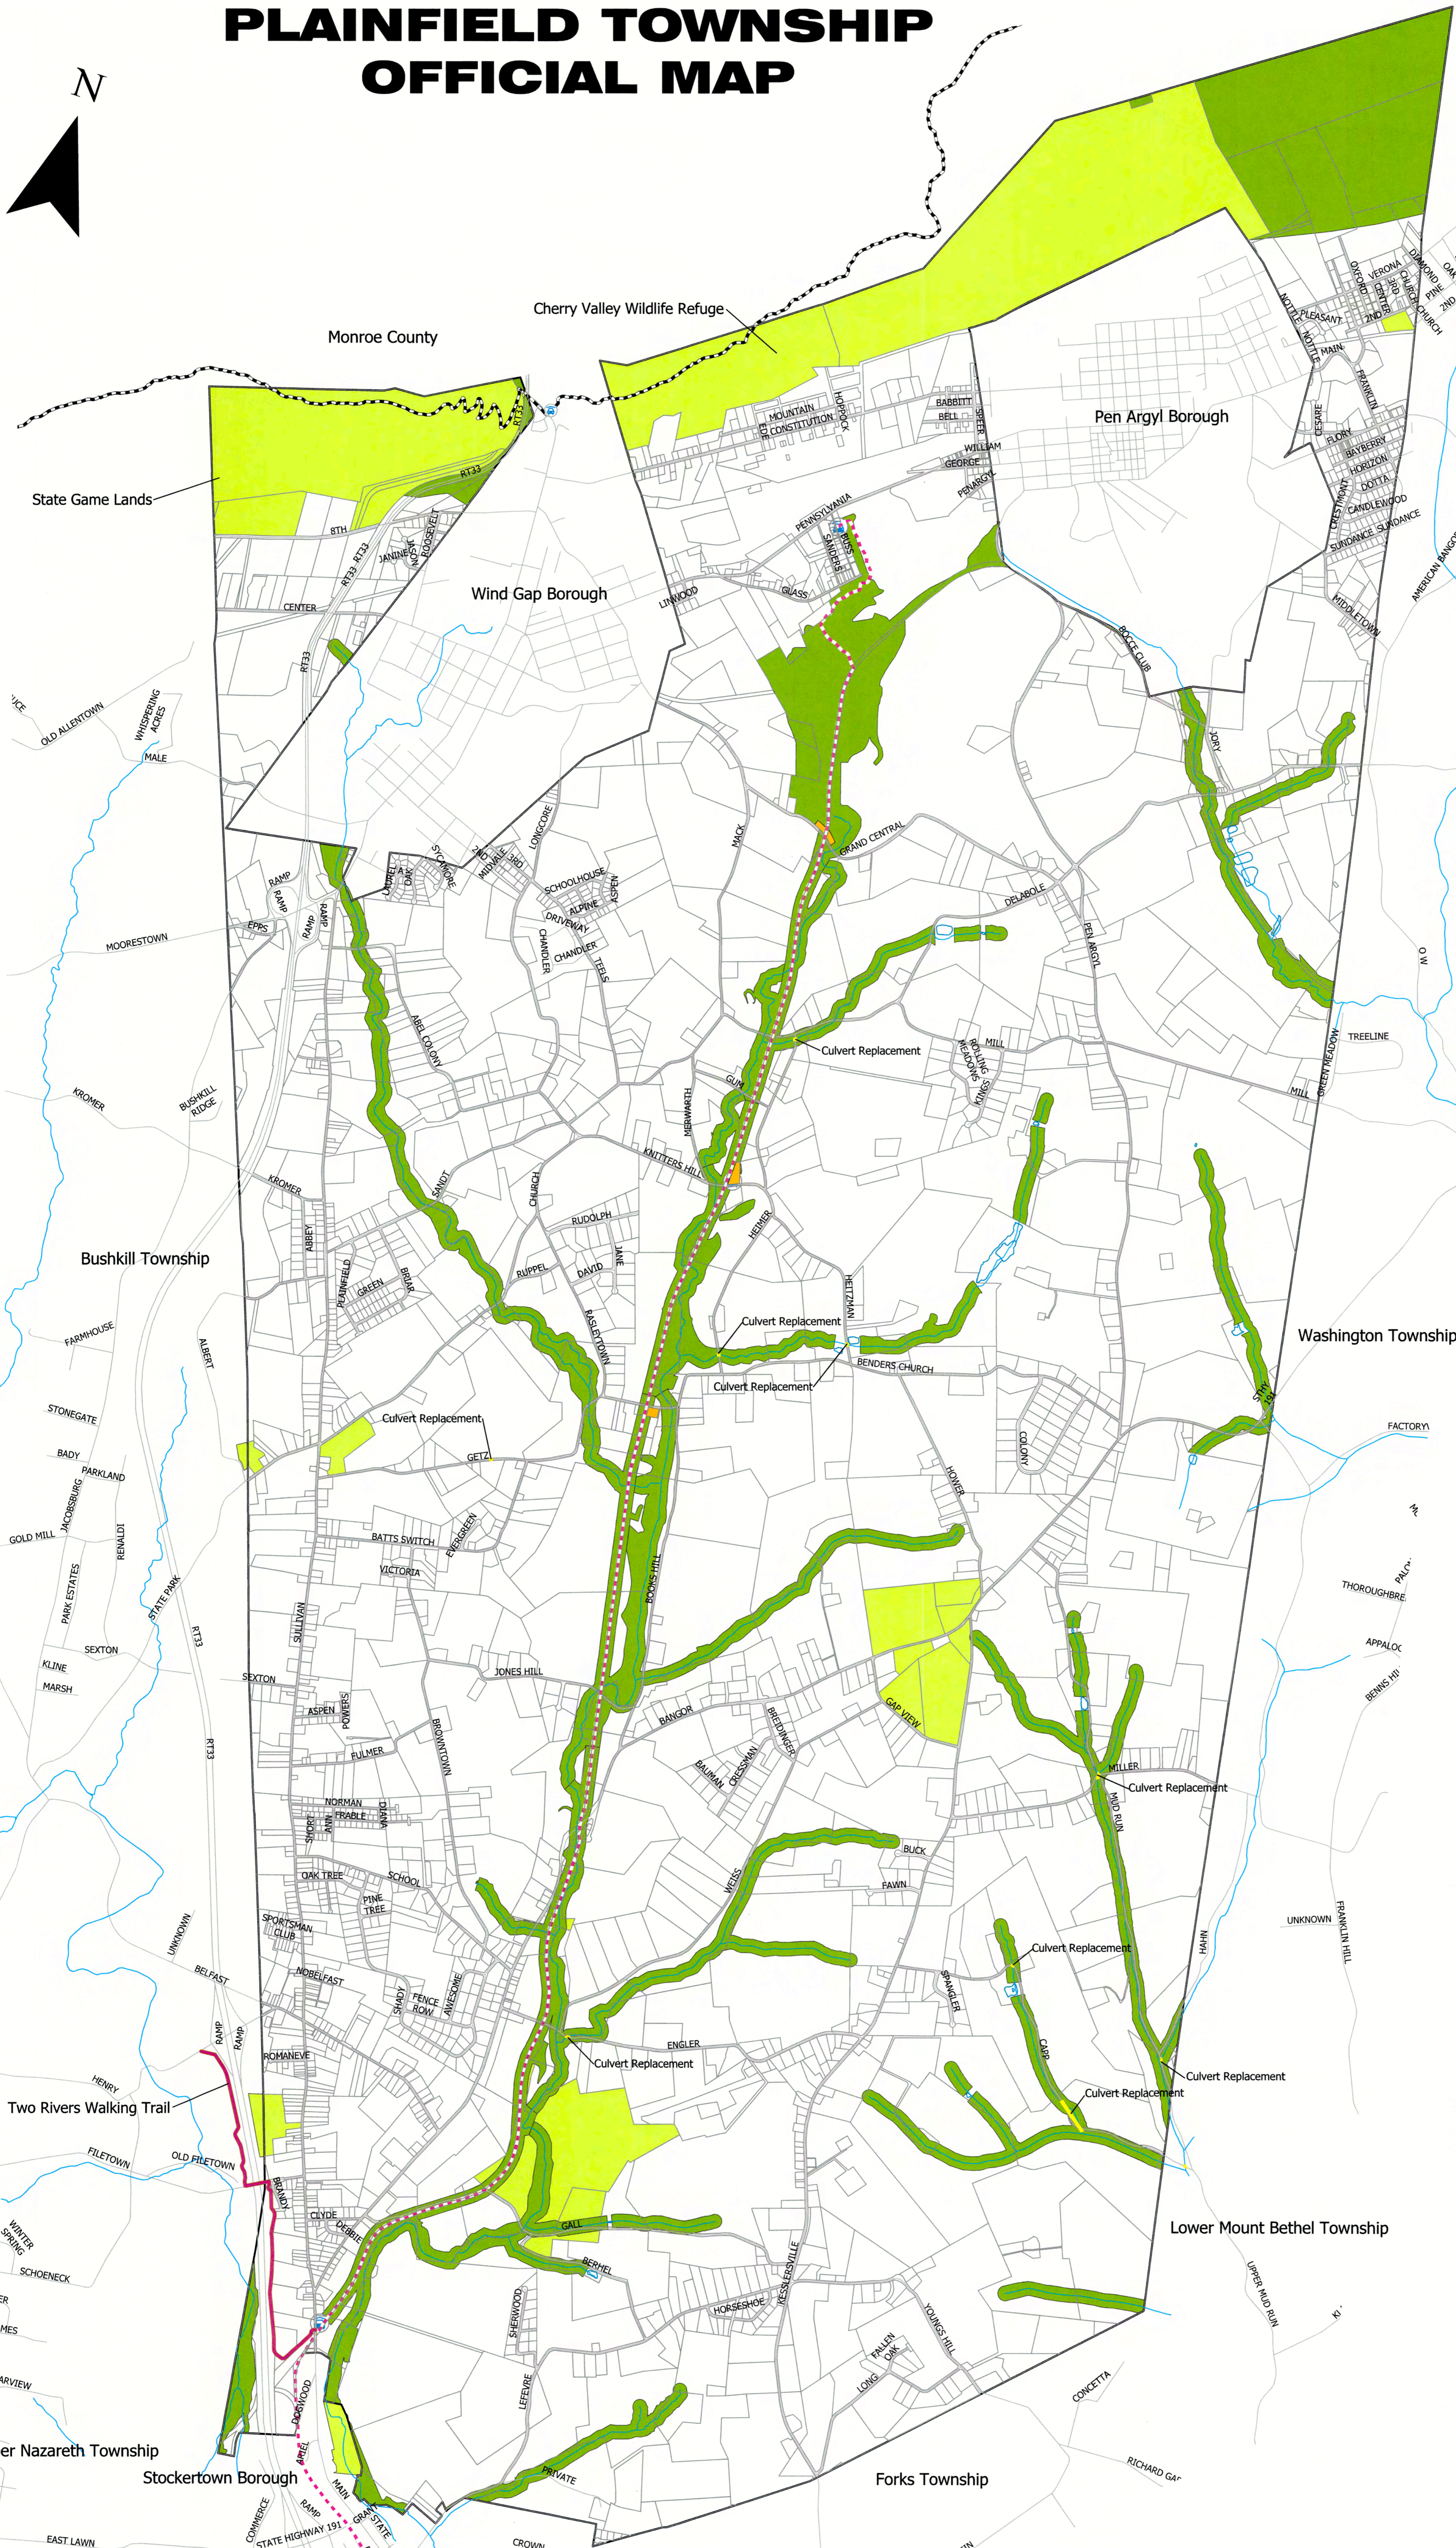

PLAINFIELD TOWNSHIP OFFICIAL MAP

Existing Features Legend

- Municipality
- Parcel Boundaries
- Public Recreation Land
- Recreational Trail
- Recreational Trail Parking
- Appalachian Trail Parking
- Appalachian Trail
- Streams

Proposed Features Legend

- Proposed Greenways to be Reserved for Open Space
- Culvert to be Repaired
- Public Recreational Parking Areas
- Proposed Path

Ott
CONSULTING INC.

PO Box 226
513 S. Main Street
Bangor, PA 18013
610-588-2411

Randy J. Beard
Chairman Plainfield Township Board of Supervisors

[Signature]
Attest: Plainfield Township Manager/Secretary

This project was completed in partnership with the Lehigh Valley Greenways Conservation Landscape. Funding was provided in part by a grant from the Pennsylvania Department of Conservation and Natural Resources, Bureau of Recreation and Conservation, Environmental Stewardship Fund, administered by Delaware & Lehigh National Heritage Corridor, Inc.