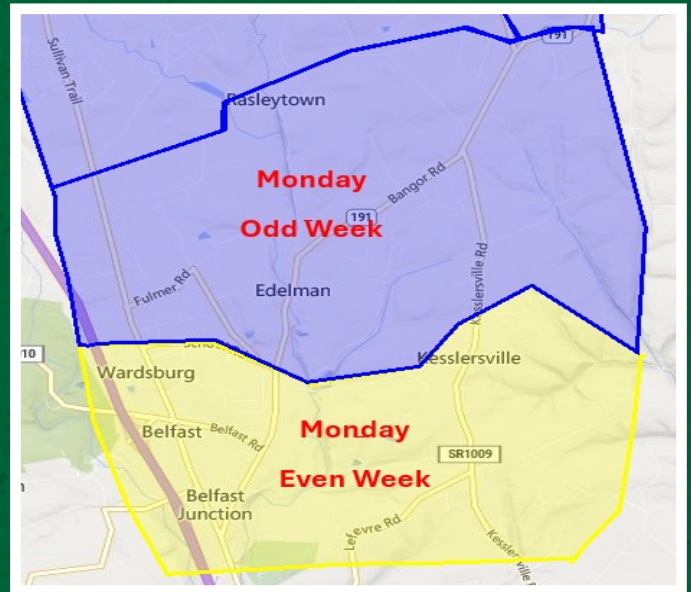

Pick up occurs on either an **Odd Week** or an **Even Week**, depending on where you live.

RECYCLING ZONE MAPS

Use the maps below to identify whether you are in an **Odd Week** (Blue) or **Even Week** (Yellow) recycling area.

MONDAY – ODD WEEK Recycling Residents living:

North of School Road, and North of Engler Road, NOT including Capp Road

MONDAY – EVEN WEEK Recycling Residents living:

On or South of School Road, and on or South of Engler Road, including Capp Road

TUESDAY – ODD WEEK Recycling Residents living:

On or East of and including Mack Road, to Grand Central Road, to Pen Argyl Road

TUESDAY – EVEN WEEK Recycling Residents living:

West of Mack Road, to Grand Central Road, to Pen Argyl Road, including West Center Street, Roosevelt Street, 8th Street, and all side streets off these roads