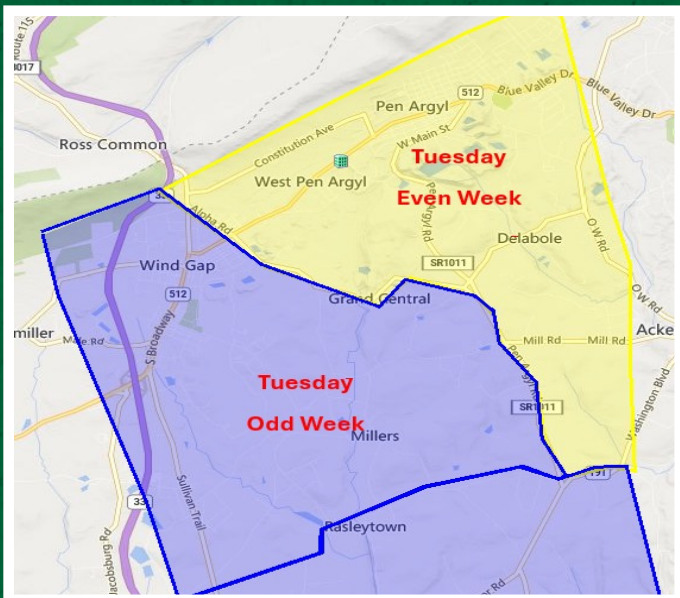

Pick up occurs on either an **Odd Week** or an **Even Week**, depending on where you live.

RECYCLING ZONE MAPS

Use the maps below to identify whether you are in an **Odd Week** (Blue) or **Even Week** (Yellow) recycling area.

MONDAY – ODD WEEK Recycling Residents living:

North of School Road, and North of Engler Road, NOT including Capp Road

MONDAY – EVEN WEEK Recycling Residents living:

On or South of School Road, and on or South of Engler Road, including Capp Road

TUESDAY – ODD WEEK Recycling Residents living:

On or East of and including Mack Road, to Grand Central Road, to Pen Argyl Road

TUESDAY – EVEN WEEK Recycling Residents living:

West of Mack Road, to Grand Central Road, to Pen Argyl Road, including West Center Street, Roosevelt Street, 8th Street, and all side streets off these roads